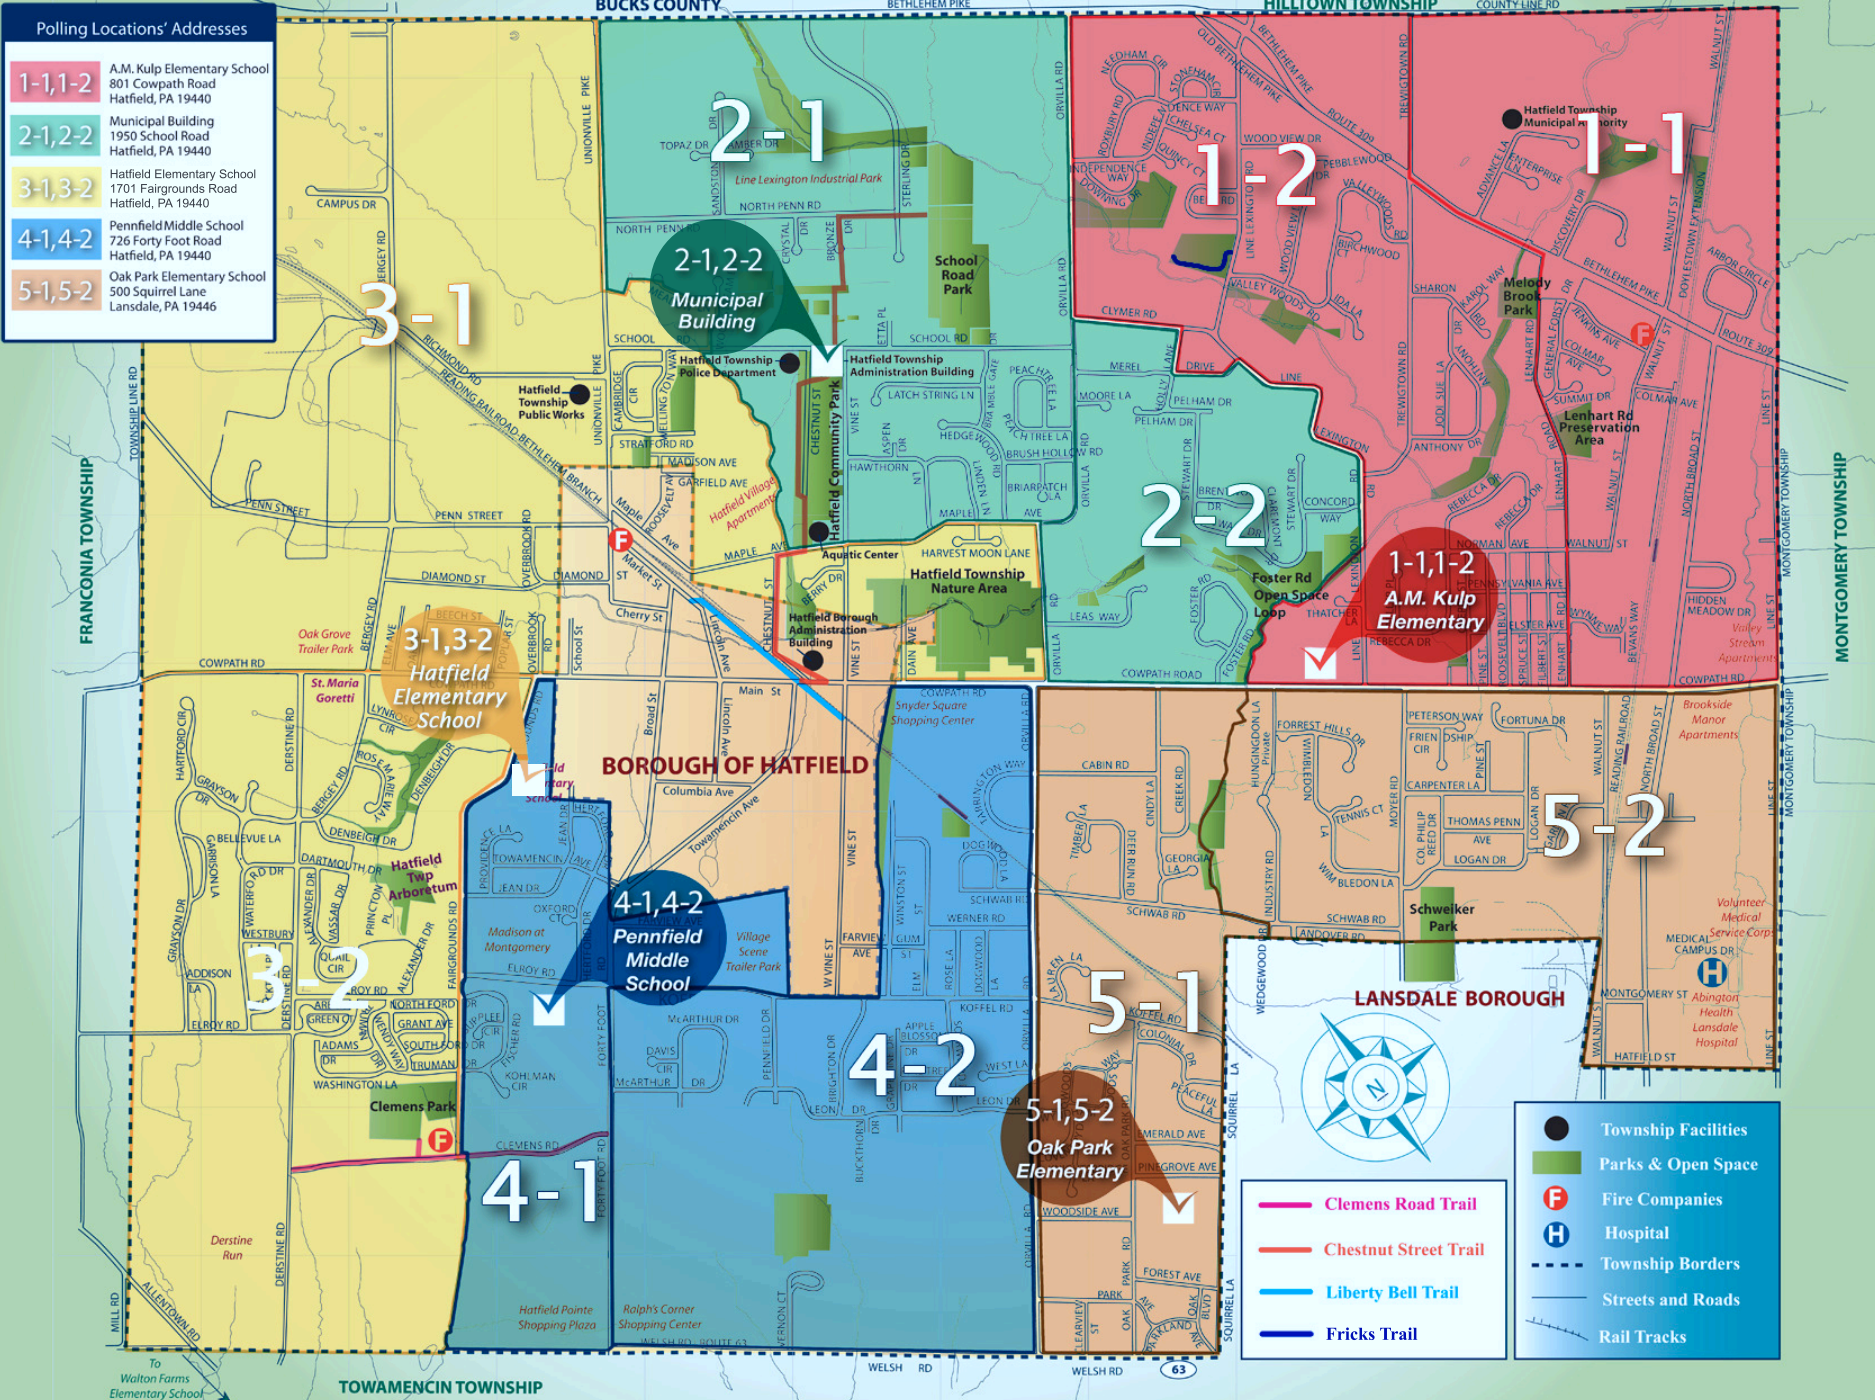

Polling Locations' Addresses

- 1-1,1-2** A.M. Kulp Elementary School
801 Cowpath Road
Hatfield, PA 19440
- 2-1,2-2** Municipal Building
1950 School Road
Hatfield, PA 19440
- 3-1,3-2** Hatfield Elementary School
1701 Fairgrounds Road
Hatfield, PA 19440
- 4-1,4-2** Pennfield Middle School
726 Forty Foot Road
Hatfield, PA 19440
- 5-1,5-2** Oak Park Elementary School
500 Squirrel Lane
Lansdale, PA 19446

- Township Facilities
- Parks & Open Space
- Fire Companies
- Hospital
- Township Borders
- Streets and Roads
- Rail Tracks
- Clemens Road Trail
- Chestnut Street Trail
- Liberty Bell Trail
- Fricks Trail

To
Walton Farms
Elementary School

TOWAMENCIN TOWNSHIP

WELSH RD

WELSH RD

63

BUCKS COUNTY

BETHLEHEM PIKE

HILLTOWN TOWNSHIP

COUNTY-LINE RD

FRANCONIA TOWNSHIP

MONTGOMERY TOWNSHIP

BOROUGH OF HATFIELD

LANSDALE BOROUGH